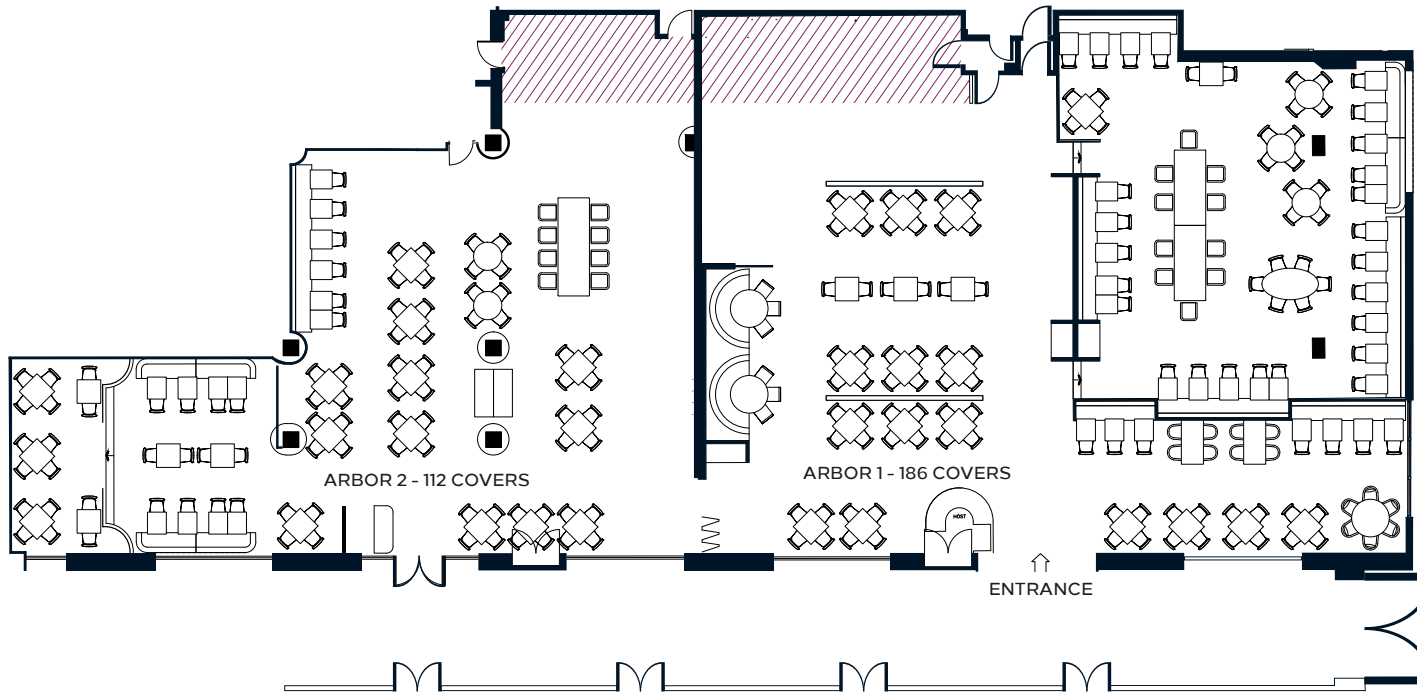

FLOORPLAN

KEY

Buffet Area

SPACE SPECIFICS

Capacities			
Capacity	-	-	-
Dimensions	-	-	-

ABOUT THE SPACE

Welcome to The Arbor, a restorative place where the manmade and natural intertwine, creating a sense of the outside coming in. The Arbor is inspired by the creator of the Birmingham Botanical Gardens, who coined the term 'arboretum' in modern garden design. Start your day right by enjoying our variety of delicious breakfast options - we can't wait to welcome you.